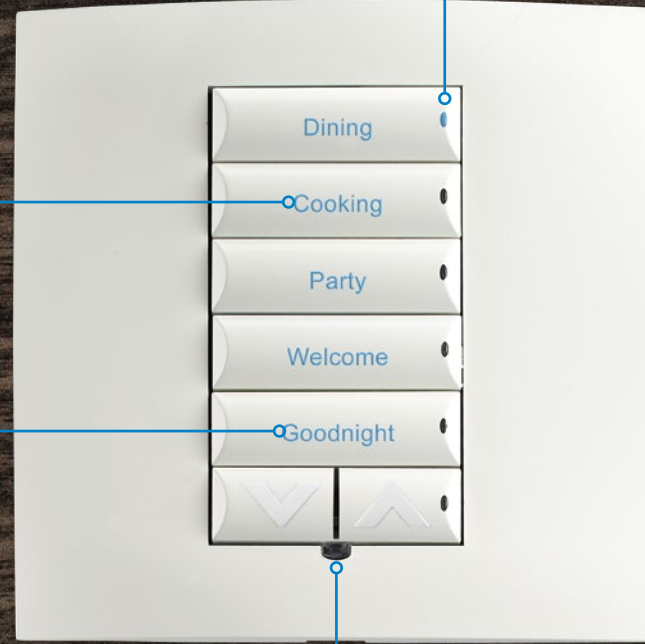

Status LEDs

Provides visual status of scenes or devices. RGB LEDs can be changed to virtually any color.

Backlit buttons

Illuminates engraving for easy viewing. RGB backlighting allows virtually any color to light up each button.

Ambient Light Sensor

Automatically adjusts backlight and status LED brightness depending on the light level of the room.

Keypad shown in actual size

Color and Finish Options

White

Snow White
(Satin Finish)